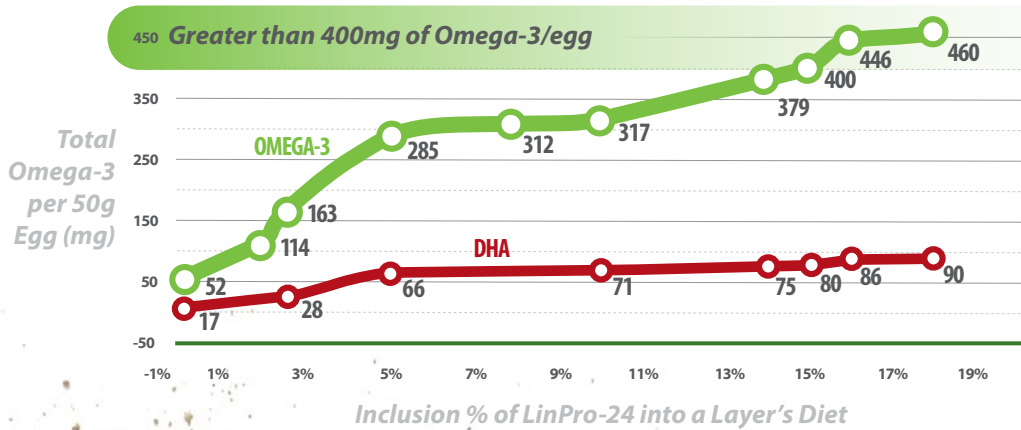

✓ Benefits

Sustainable approach

Land-based ingredients

Consistency of Omega-3 enrichment

Shelf ready

Stable, >12 month life

Excellent Sensory Profile
Texture / Smell / Taste

✓ Analytical Proof: The Linear Effect of linPRO-24 on the Omega-3s in Large Eggs

linPRO[®]-24

Note

Graphs available for various cuts of Omega-3 enriched chicken

Call 306.543.4777 today!

Web: otfarms.com Email: ot@otfarms.ca

@OandTFarms | otfarms

Healthy Feed > Healthy Animals > Healthy Food